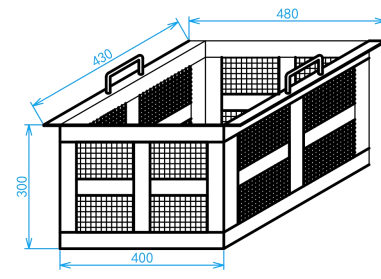

# GREASE TRAP FRAME & COVER 1800 (CHEQUERED SIDE)

COMPLY WITH GENERAL REQUIREMENTS OF  
PUB/WRN/STD/040C

Height

SIDE VIEW

TOP VIEW

RCGTC1800ASB

RCGTC1050ASG

3-D VIEW

**\* Available for aluminium**

COMPONENT ITEMS FOR FULL SET

NO	STOCK CODE
1	RCGTC1800AF
2	RCGTC150ASG
3	RCGTC1800ASB- AISI304

TOP VIEW

SIDE VIEW

3-D VIEW

## DIMENSIONS

SKU	MATERIAL	EXTERNAL[mm]	HEIGHT [mm]	WEIGHT [kg]
RCGTC1800	Aluminium	Ø2060	50	140