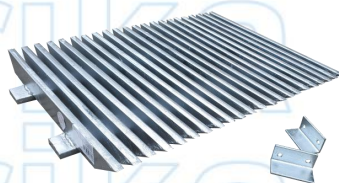

# GREASE TRAP FRAME & COVER 1800 (CHEQUERED SIDE)

COMPLY WITH GENERAL REQUIREMENTS OF  
PUB/WRN/STD/040C

Height

SIDE VIEW

TOP VIEW

RCGTC1800ASB

RCGTC1050ASG

3-D VIEW

**\* Available for aluminium**

COMPONENT ITEMS FOR FULL SET

NO	STOCK CODE
1	RCGTC1800AF
2	RCGTC150ASG
3	RCGTC1800ASB- AISI304

TOP VIEW

SIDE VIEW

3-D VIEW

## DIMENSIONS

SKU	MATERIAL	EXTERNAL[mm]	HEIGHT [mm]	WEIGHT [kg]
RCGTC1800	Aluminium	Ø2060	50	140