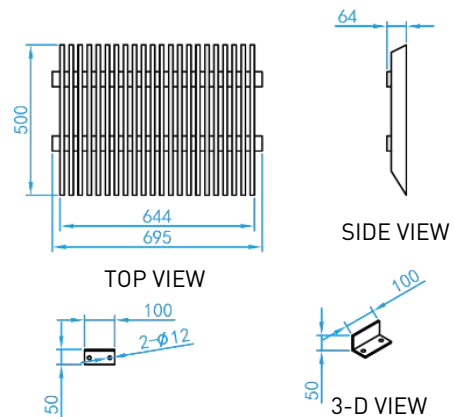

# GREASE TRAP FRAME & COVER 1800 (CHEQUERED SIDE)

COMPLY WITH GENERAL REQUIREMENTS OF  
PUB/WRN/STD/040C

Height

SIDE VIEW

TOP VIEW

RCGTC1800ASB

RCGTC1050ASG

3-D VIEW

**\* Available for aluminium**

COMPONENT ITEMS FOR FULL SET

NO	STOCK CODE
1	RCGTC1800AF
2	RCGTC150ASG
3	RCGTC1800ASB- AISI304

TOP VIEW

SIDE VIEW

3-D VIEW

## DIMENSIONS

SKU	MATERIAL	EXTERNAL[mm]	HEIGHT [mm]	WEIGHT [kg]
RCGTC1800	Aluminium	Ø2060	50	140