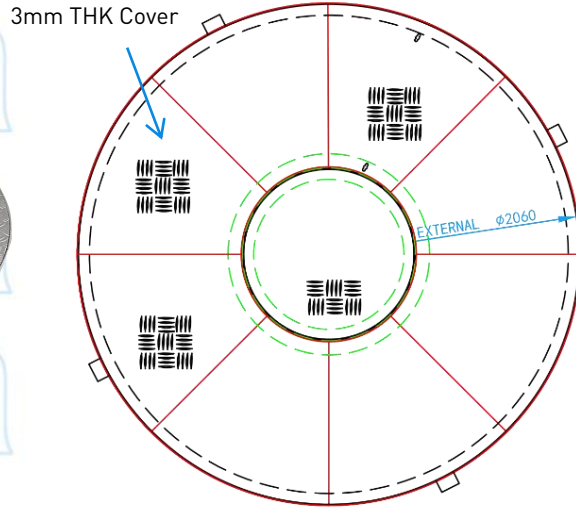

# GREASE TRAP FRAME & COVER 1800 (CHEQUERED SIDE)

COMPLY WITH GENERAL REQUIREMENTS OF  
PUB/WRN/STD/040C

Height

SIDE VIEW

TOP VIEW

RCGTC1800ASB

RCGTC1050ASG

3-D VIEW

**\* Available for aluminium**

COMPONENT ITEMS FOR FULL SET

NO	STOCK CODE
1	RCGTC1800AF
2	RCGTC150ASG
3	RCGTC1800ASB- AISI304

TOP VIEW

SIDE VIEW

3-D VIEW

## DIMENSIONS

SKU	MATERIAL	EXTERNAL[mm]	HEIGHT [mm]	WEIGHT [kg]
RCGTC1800	Aluminium	Ø2060	50	140